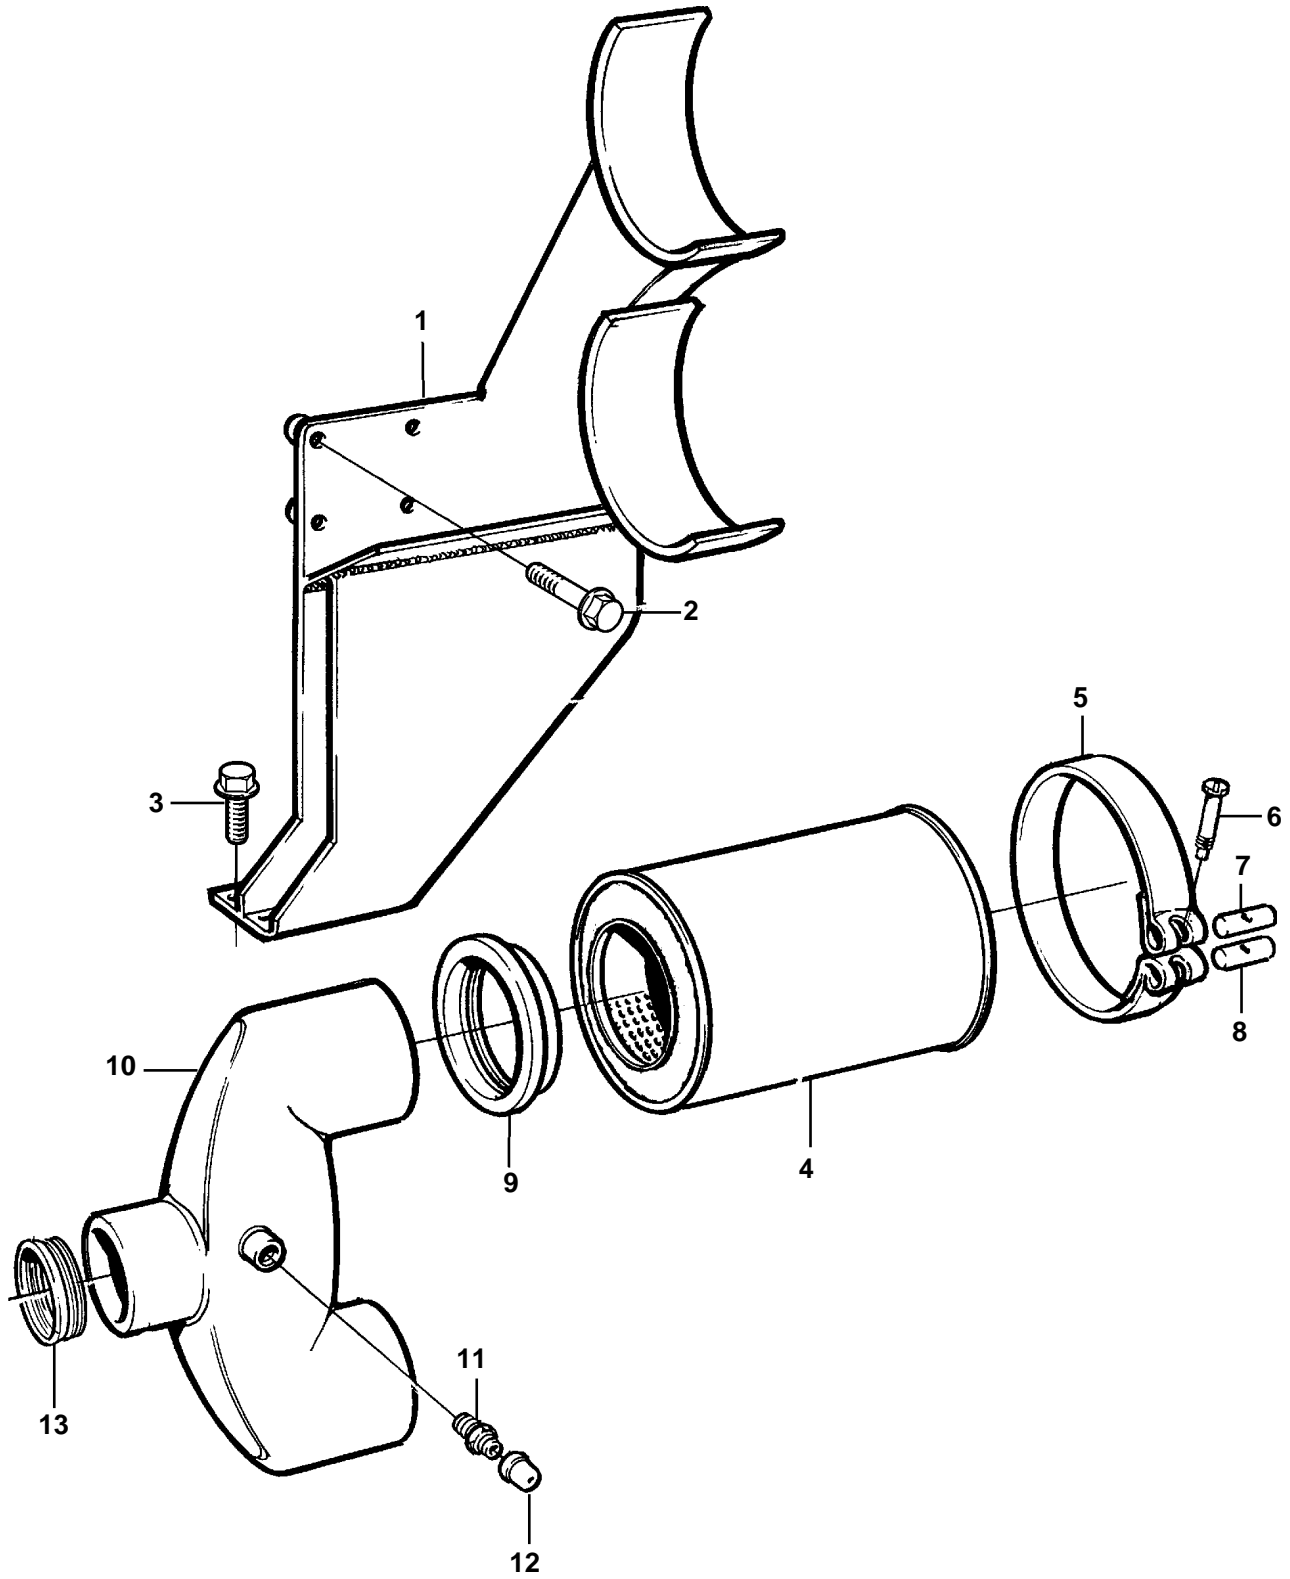

TAMD162C-C

TAMD162C-C

REF	PART NO.	QTY	DESCRIPTION
1	862697	1	Bracket
2	946671	4	Flange screw
3	946440	4	Flange screw
4	842280	2	Air filter
5	821028	2	Tensioning band
6	31406	2	Screw
7	31405	2	Pin, unthreaded
8	31404	2	Pin, threaded
9	847257	2	Seal
10	842853	1	Connection pipe
11	191095	1	Nipple
12	842037	1	Vacuum gauge
13	862033	1	Seal